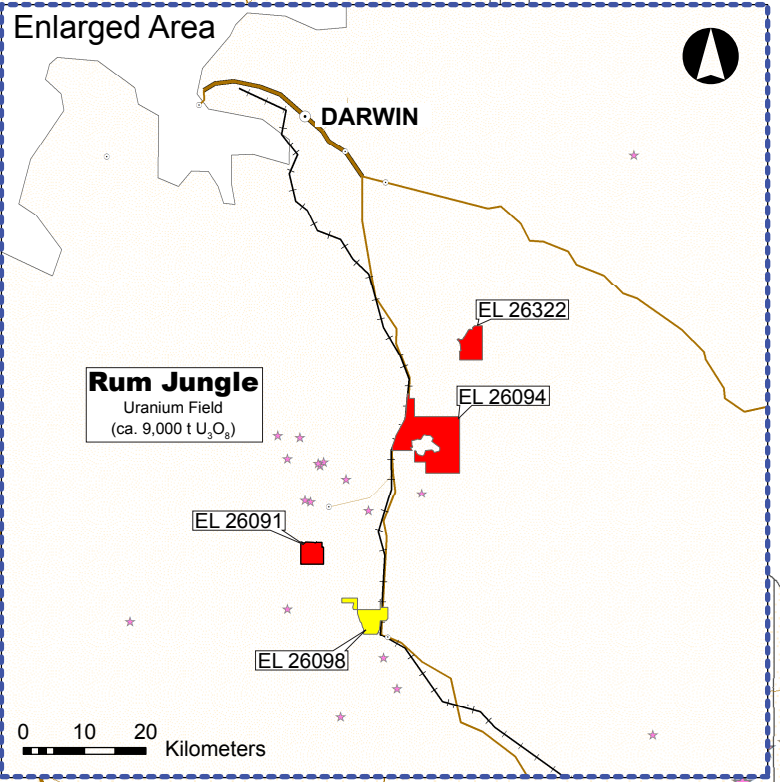

REGALPOINT EXPLORATION LTD

Overview of Exploration Licences

Northern Territory

Legend

Exploration Licences

-  Granted
-  Pending
-  Five-Year Moratorium

★ Uranium Occurrences and Deposits

-  Deposit with > 8,000 t U₃O₈

○ Population Centres

-  Cities (> 50,000 inhabitants)
-  Cities (>10,000 inhabitants)
-  Towns, Townships

— Rail

Road

-  Class 1 (Freeways)
-  Class 2 (Highways)
-  Class 3 (Major Roads)
-  Class 4 (Minor Roads)
-  Class 5 (Other Roads)

EL 26315

EL 26092

EL 26093

EL 26317